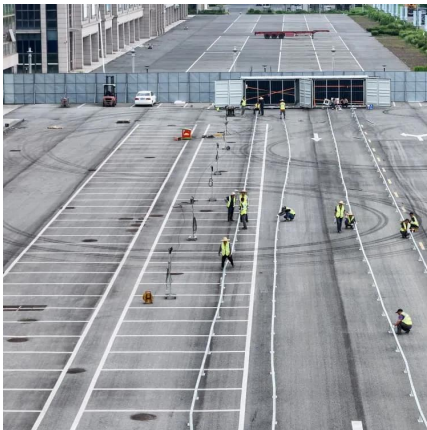

SHANGHAI ELECNOVA ENERGY STORAGE CO., LTD.

1 day ago · The 20-ft air-cooled ESS container product integrates PACK, BMS, PCS, EMS, HVAC and fire safety system in one container which has advantages In order to meet the design ...

GSL Solar Battery Solutions

2 days ago · GSL Energy offers advanced battery storage systems and solar batteries for residential, industrial, and commercial use. As a leading ...

Contact Us

For technical specifications, project proposals, or partnership inquiries, please visit:
<https://www.eiei.pl>

Scan QR Code for More Information