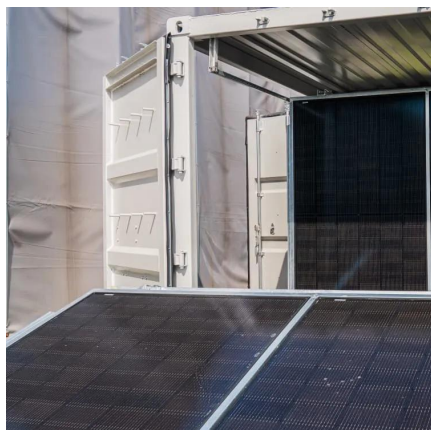

[Cooli Smart 100KW/215KWH Energy Storage Air-cooled Cabinet](#)

Unlock energy independence and maximize ROI with the Cooli Smart 100kW/215kWh Air-Cooled Energy Storage Cabinet. Engineered for commercial and industrial resilience, this high-density ...