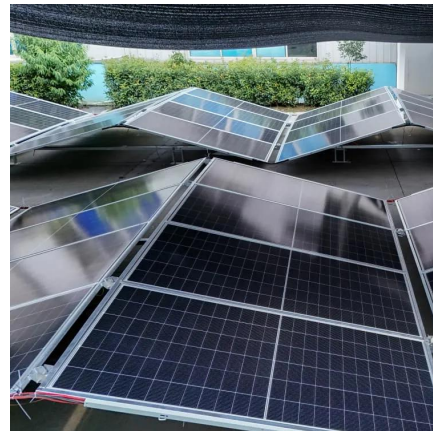

[BESS Battery Energy Storage Cabinet 200kWh Indonesia](#)

In Indonesia, an increasing number of households, industrial and commercial enterprises are adopting solar or backup power solutions. With its factory-direct pricing, high efficiency, long ...

Indonesia Energy Storage Sheet Metal Services, Sheet Metal ...

Our commitment to customisation ensures that the dimensions and specifications of our energy storage cabinets are perfectly integrated into the customer's application scenarios. To start, ...