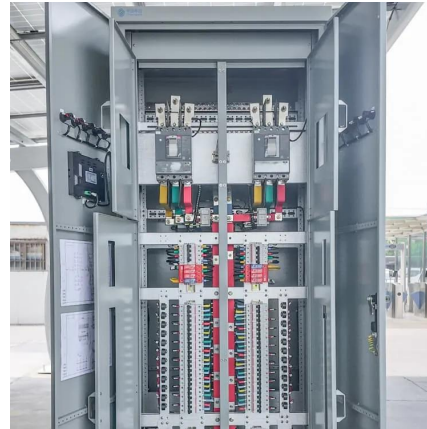

### **Empowering new energy power stations- cost-effective energy storage**

Professional sheet metal processing energy storage cabinet manufacturer, 40,000 square meters base supports large-scale customization and achieves rapid delivery.