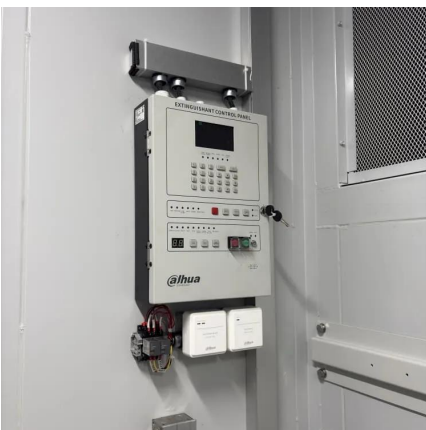

The Ultimate Guide to Battery Energy Storage Systems (BESS) , HUAWEI

Apr 6, 2024 · Maximize your energy potential with advanced battery energy storage systems. Elevate operational efficiency, reduce expenses, and amplify savings. Streamline your energy ...

[Lithium for All solution , Huawei Digital Power](#)

Huawei's intelligent lithium battery solutions provide dynamic peak shifting, transforming traditional backup power systems into efficient energy storage solutions that enhance system flexibility ...

LUNA2000-5-10-15-S0 , Smart String Energy Storage System , HUAWEI ...

LUNA2000-5-10-15-S0(Smart String ESS) provides solar energy storage for required moments. Independent energy optimization brings 10% more usable energy and flexible expansion. 4 ...

[Huawei LUNA2000-215kWh: the ideal BESS for C& I systems](#)

Apr 17, 2025 · The Huawei LUNA2000-215-2S10 is a battery energy storage system (BESS) designed for commercial and industrial (C& I) installations. This product is available in the ...