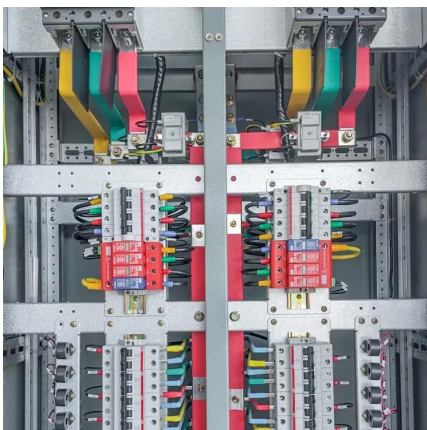

[Huawei Three-Phase Hybrid Inverter SUN2000-10KTL-M1 ...](#)

Discover the Huawei Three-Phase Hybrid SUN2000-10KTL-M1 10kW Inverter at WccSolar. Optimize your solar system with the latest technology and efficient energy management.