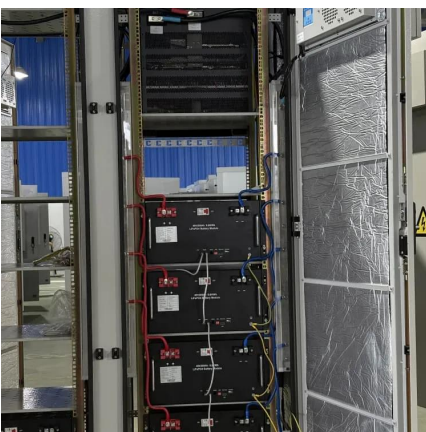

Huawei base station wind power supply cabinet

3900 Series Base Station Product Description

May 25, 2020 · If the TMC11H (Ver.B) cabinet is configured with the BBU3900(BBU3910) in a -48 V DC power supply scenario, the internal structure is shown in part B of Figure 2-13.

Pole-type base station energy cabinet

Product Description Base station energy cabinet: a highly integrated and intelligent hybrid power system that combines multi-input power modules (photovoltaic, wind energy, rectifier ...