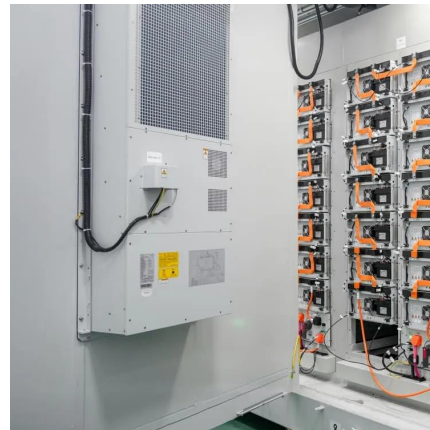

[What are Huawei's large energy storage](#)

...

Feb 7, 2024 · Huawei's large energy storage power supplies integrate seamlessly with existing power infrastructure. This integration ensures ...