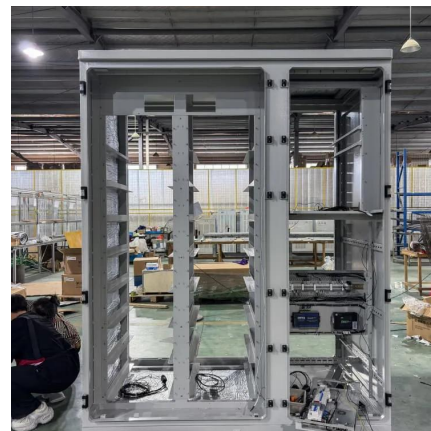

...

The smart rack controller maintains a stable power supply and allows for flexible voltage regulation, bringing you peace of mind with greater ...

Site Power Facility , Huawei Digital Power

Huawei Site Power Facility offers energy-efficient, low-carbon power supply solutions, enabling carriers to build environmentally sustainable, resilient ...