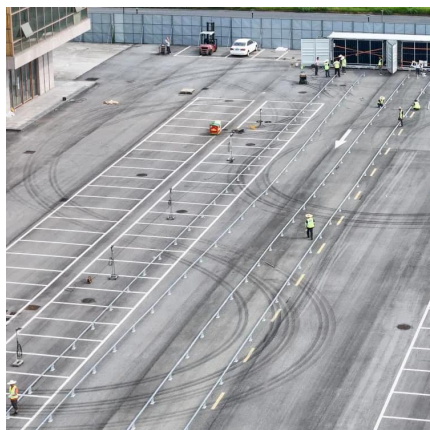

[Energy Storage Solution (ESS) , HUAWEI ...](#)

Cell to Grid Safety Huawei's Smart String Grid-Forming ESS ensures robust protection through five layers of integrated safety design, from individual ...