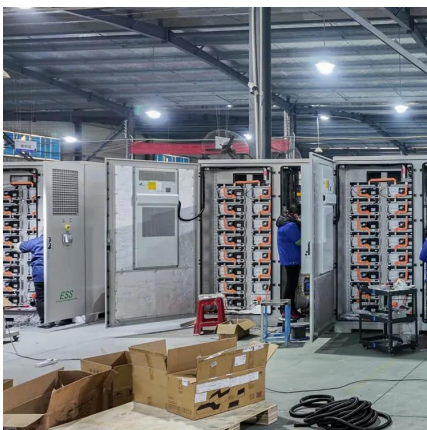

[LUNA2000-97/129/161/200KWH Specs , HUAWEI Smart PV...](#)

Learn more about the detailed model, parameter configuration, compatibility, environment, and product description of the LUNA2000-97/129/161/200KWH.