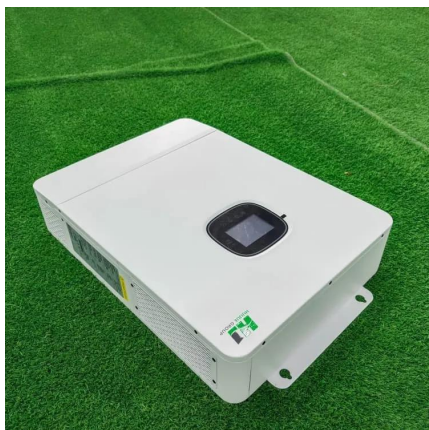

LUNA2000-215 Series: Smart Energy Storage Solution , HUAWEI Smart PV ...

Discover the Huawei LUNA2000-215 Series, a smart and efficient energy storage solution for your home. Enhance your solar ...