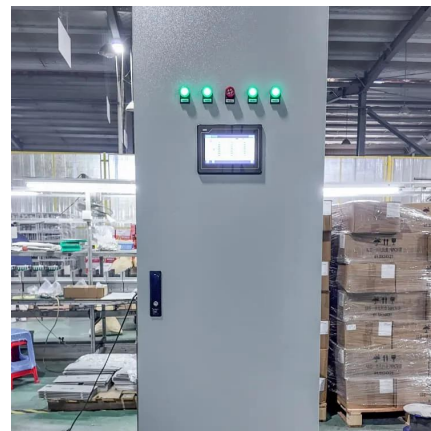

LUNA2000-215 Series: Smart Energy Storage Solution , HUAWEI Smart PV ...

Discover the Huawei LUNA2000-215 Series, a smart and efficient energy storage solution for your home. Enhance your solar ...