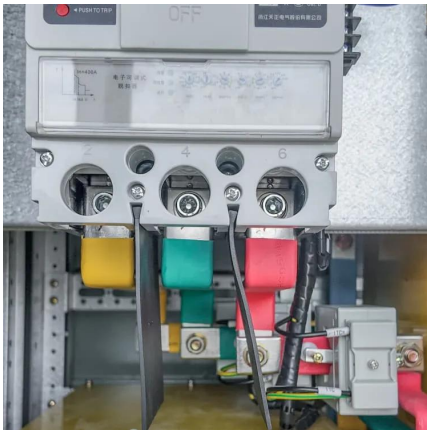

expansion. 4 ...