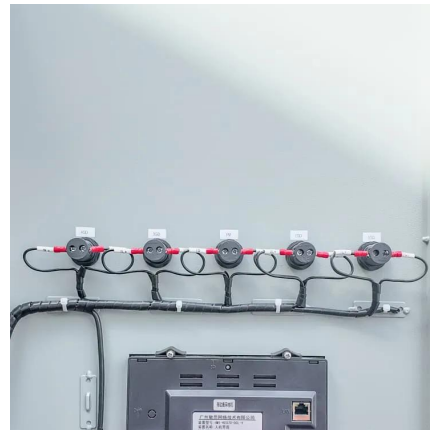

[Huawei Battery Storage Energy Shipping Container Cimc ...](#)

Dec 1, 2025 · Huawei Battery Storage Energy Shipping Container Cimc 20FT 40FT Integration, Find Details and Price about Special Container Heavy Salty from Huawei Battery Storage ...