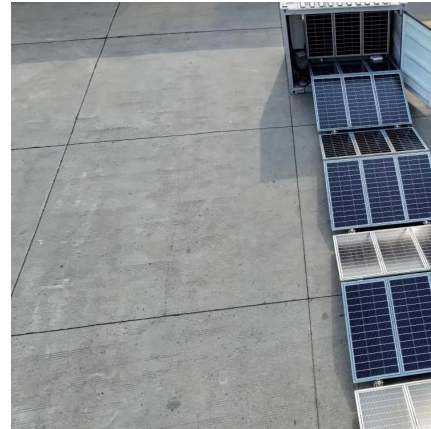

Development and Innovation of 5G Base Station Power Box

Macro base station: adopting modular power cabinets (such as Huawei SmartLiUPS system), supporting 48V DC power supply and lithium battery backup, reducing energy consumption ...

Huawei's world's first 5G-A smart base station technology ...

1 day ago · The 5G-A smart base station (5G-A52) released by Huawei this time integrates the Ascend AI chip (presumably Ascend 910B or a customized version) in the base station ...