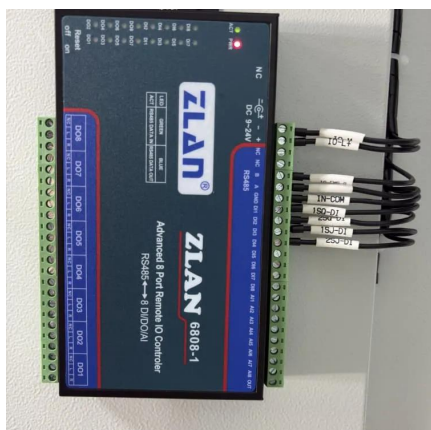

[China Huawei Power Bank, Huawei Power Bank Wholesale, ...](#)

Our Huawei Power Bank offers exceptional quality and style within the Power Bank category. Buying power banks wholesale provides cost savings, bulk quantities, and ...