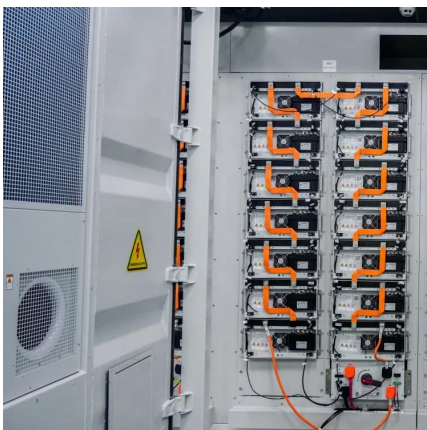

areas. While bringing high-speed connectivity to ...

Base stations and networks

5 days ago · Base station output power is relatively low The antenna output power level is typically between 20 watts and a few hundred watts for an outdoor base station. Television ...

Outdoor Base Station Cabinet

How does the base station energy storage solution ensure high reliability and continuous power supply? The base station energy storage solution generally adopts a redundant design to ...

How Much Do Outdoor Base Station Cabinets Usually Cost?

Nov 19, 2025 · Understand how much a base station cabinet for outdoors costs-including the battery cabinet and outdoor telecom cabinet options-and what affects the pricing.