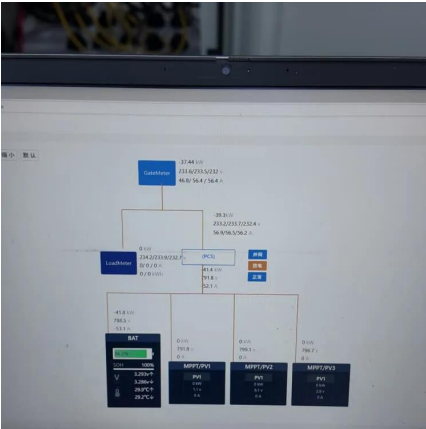

Battery Charging Time Calculator

Sep 25, 2025 · This Calculator is designed to help you estimate how long it will take to charge a battery based on its capacity, charger current, and charge level.

EV Charging Times: How Long to Power Up ...

How long does it take to charge an electric vehicle? The answer depends on the charger type and the car's battery size. Level 1 chargers use standard ...

Contact Us

For technical specifications, project proposals, or partnership inquiries, please visit: <https://www.eiei.pl>