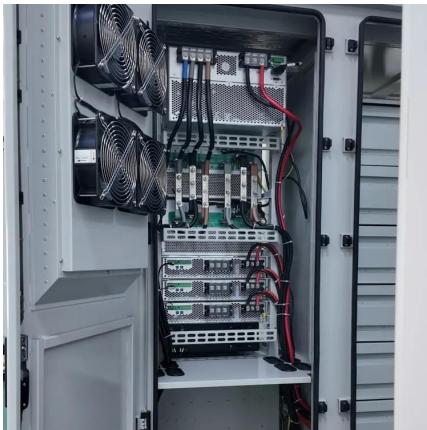

How to Calculate the Right Inverter Size for Your Power Needs

Future Needs: Choose a slightly larger inverter to accommodate future additions. Check Efficiency: High-efficiency inverters reduce energy loss and extend battery life. Ensure ...

[What Size Inverter Do I Need](#)

Feb 28, 2025 · What size inverter do you need? This guide covers wattage calculations, surge power, and key factors to help you choose the right ...

Contact Us

For technical specifications, project proposals, or partnership inquiries, please visit:
<https://www.eiei.pl>

Scan QR Code for More Information