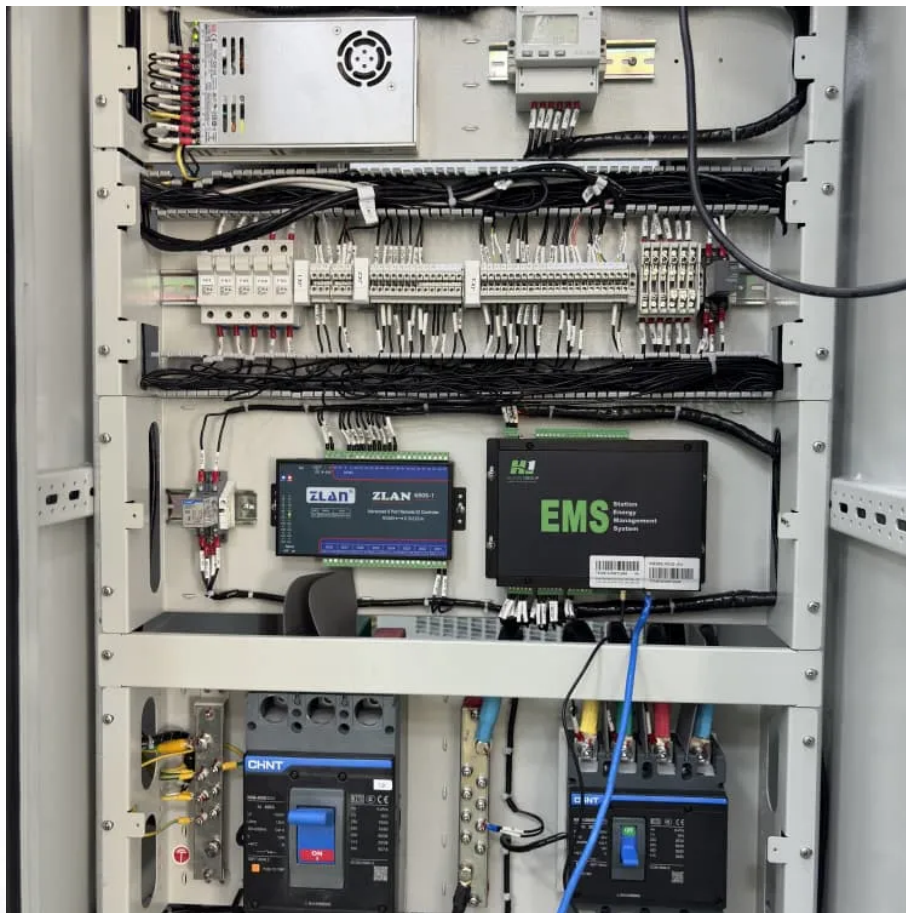

Factory price main switchgear in Italy

Overview

Who manufactures MV equipment & switchgears?

SEL is an Italian company that manufactures MV equipment, switchgears and RMU. SEL is specialized in the design of the complete assembly including all the internal components such as switching devices and circuit breakers of all its various products: RMU, metal enclosed , outdoor, primary and secondary distribution switchgears.

What are MV switchgears?

Are suitable for feeding devices and motors and are characterized by having the components of each functional unit arranged into cubicles that are separated by metallic segregations, that are usually dedicated to disconnection, protection and measurement. These MV switchgears could: Be designed to withstand an internal arc.