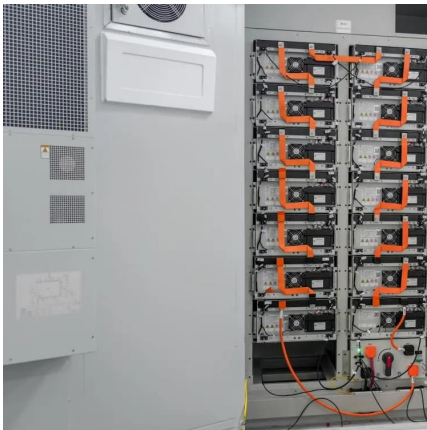

[Hybrid Switchgear Factory, Custom Hybrid Switchgear ...](#)

Looking for hybrid switchgear factory direct sale? You can buy factory price hybrid switchgear from a great list of reliable China hybrid switchgear manufacturers, suppliers, traders or plants ...