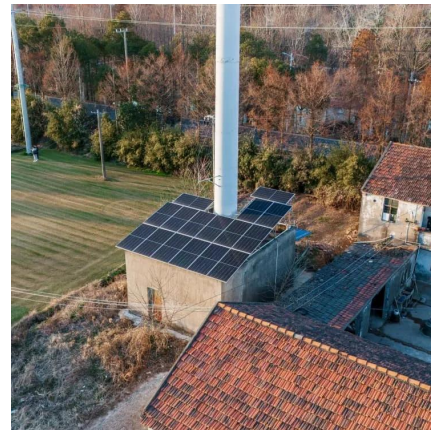

[Switchboards & Control Panels , Pneumatic ...](#)

At Entec, we provide comprehensive electric control panel and switchboard solutions, which includes the design, specification & supply, ...

[Switchgear Control Panels & Switchgear Solutions » Bremca](#)

BREMCA's extensive range of quality switchgear includes bespoke solutions manufactured in New Zealand, as well as switchgear imported from the world's best brands.