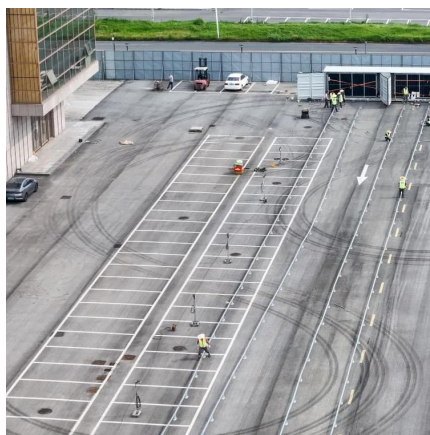

The Measurement and Evaluation of the Electromagnetic ...

May 19, 2022 · Background measurement is the measurement of environmental elec-tromagnetic field (EMF) before the installation of 5G base station while the working measurement is the ...

[Electromagnetic Field \(EMF\) measurements near 5G ...](#)

Sep 18, 2024 · In all cases, the measured EMF levels from 5G-enabled mobile phone base stations are at small fractions of the levels identified in the ICNIRP Guidelines, the highest ...