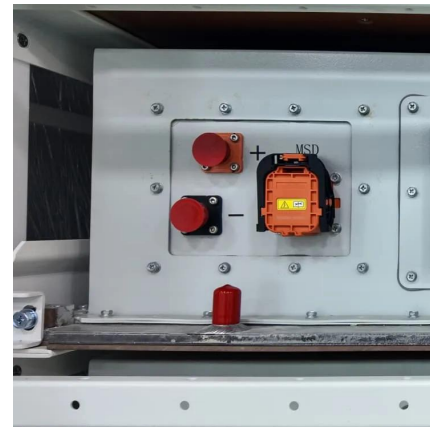

[E-House / Containerized Substation , PESETEC International](#)

E-House / Containerized Substation The Electrical House (or E-House) is a factory integrated, tested and compact power distribution solution. It will be customized to the specific power and ...