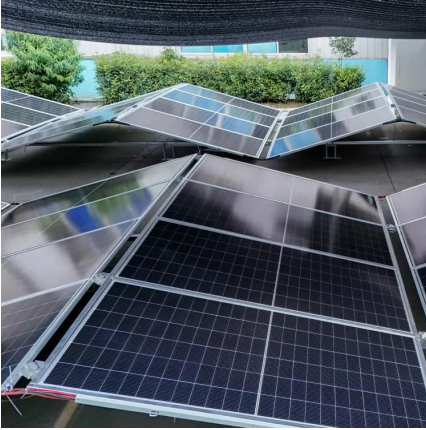

[Power Distribution Cabinet Manufacturer & Supplier](#)

A power distribution cabinet is a device used to store and distribute electrical power. It typically contains a breaker panel, fuses, and other devices used to regulate the flow of electricity.

[What Is A Container Substation?](#)

Oct 15, 2024 · A container substation is a portable, modular solution for efficient and rapid power distribution, offering flexibility, cost-effectiveness, ...

[E-House-Prefabricated Substation, Skids and Mobile ...](#)

Nov 26, 2025 · E-Houses are customized, prefabricated substation (pre-assembled, pre-tested) modular power substations. Providing electrical power - to wherever it's needed.

[Electrical Enclosures and Electrical Cabinets](#)

4 days ago · Electrical Enclosures IP Enclosures' electrical enclosures are designed to provide reliable protection for low voltage electrical ...