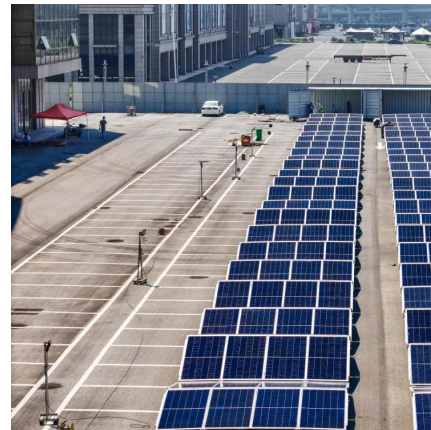

[Dubai tenders Shurooq substation](#)

Aug 9, 2023 · State utility Dubai Electricity & Water Authority (Dewa) has tendered a contract to build a 400/132-kilovolt (kV) substation and carry ...