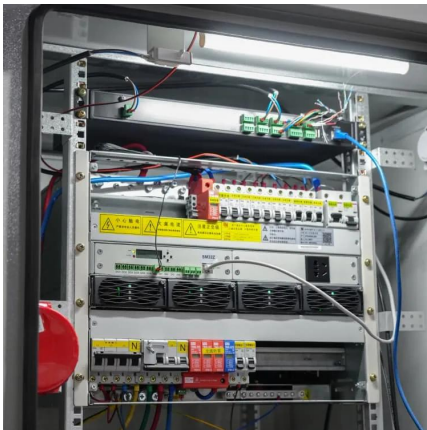

...

[Geysewise Chint 25A Double Pole DC Circuit Breaker](#)

Geysewise Chint 25A Double Pole DC Circuit Breaker in the Circuit Breakers & Fuse Boxes category for sale in Pretoria / Tshwane (ID:611614790)

Dual Mount Breakers

Circuit Breaker Dual Mount 1-Pole 6kA Curve 1 R 254.18 - R 262.43 Select options
Circuit Breaker Dual Mount 1-Pole 6kA Curve 2 R 191.10 - R 370.81 Select options
Circuit Breaker ...

[Circuit Breakers Archives](#)

Circuit Breakers available from CQ Electrical in Pretoria East.