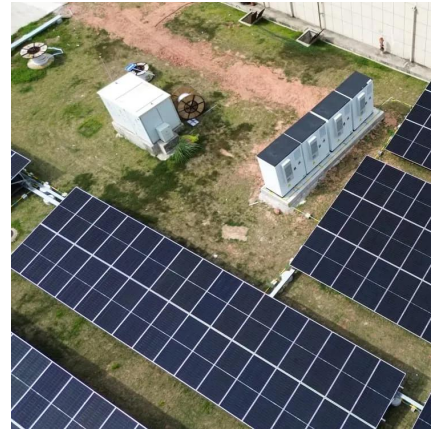

Oct 29, 2025 · But WATCH OUT: some battery operated wireless outdoor CCTV security camera systems may require base stations or cloud to ...

[2.4GHz/5GHz 300Mbps Outdoor Wireless Base Station](#)

Aug 31, 2017 · TP-Link's Outdoor Wireless Base Station is dedicated to cost effective solutions for outdoor wireless networking applications. With its centralized management application, it is ...