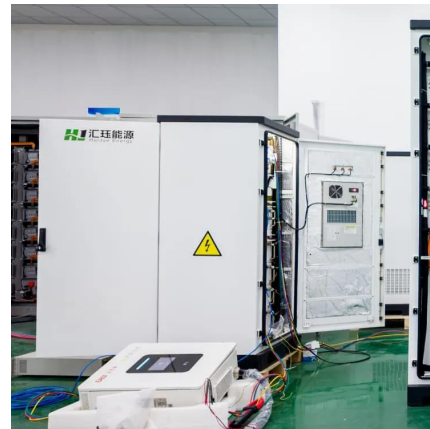

U.S. Authorities Investigate Communication Devices in Solar Power Inverters

May 15, 2025 · U.S. energy officials have intensified scrutiny of Chinese-manufactured components in renewable energy infrastructure after the identification of undocumented ...