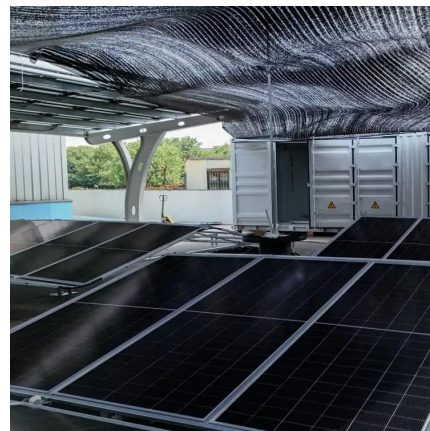

20FT Container 250KW 803KWH Battery Energy Storage ...

2 days ago · The Bluesun 20-foot BESS Container is a powerful energy storage solution featuring battery status monitoring, event logging, dynamic balancing, and advanced protection ...