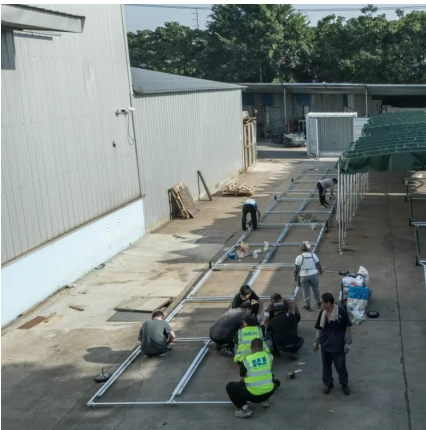

Customized 100kw to 215kw Energy Storage Solutions for Farms

6 days ago · Customized 100kw to 215kw Energy Storage Solutions for Farms, Find Details and Price about Commercial Energy Storage Industrial Energy Storage from Customized 100kw to ...

[China Customized Special Container For Energy Storage ...](#)

Oct 26, 2025 · Features: The containerize-type energy storage station can be fully customized by customers. It can be quickly applied to various scenarios. The production standardization ...

[China Customized Special Container For ...](#)

Oct 26, 2025 · Features: The containerize-type energy storage station can be fully customized by customers. It can be quickly applied to various ...