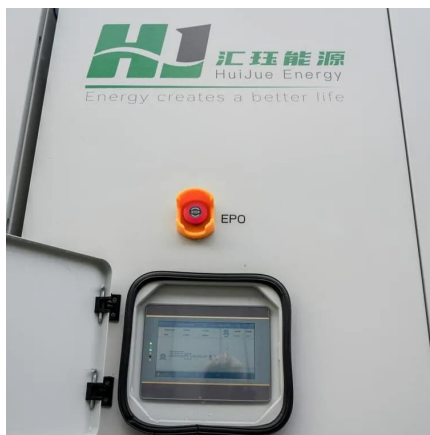

Energy Storage Container: Innovating Efficient and Flexible ...

Discover our Container Battery Energy Storage systems offering scalable, high-capacity, and modular solutions ideal for industrial, commercial, and renewable energy applications.

...