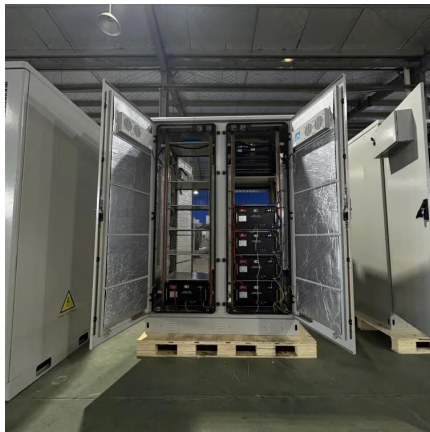

Custom 20-foot solar container in the USA

Overview

How much solar can a 20 foot container hold?

20 foot containers can expand from 3,000W of solar up to 6,000W. 40 foot containers can expand from 3,000W up to 12,000W of solar in the future. We love the strategically placed solar panels on top of the container roof - we've accomplished this secure mounting with our field tested RPS Scalable Ground Mount.

What is a 20 & 40 ft shipping container?

Our 20 and 40 foot shipping containers are outfitted with roof mounted solar power on the outside, and on the inside, a rugged inverter with power ready battery bank. Fully customizable to your exact needs. The durable container design is completely waterproof, protects you and your equipment from the elements and any potential security threats.

Solar Container 20ft

Increases your energy capabilities with our compact and powerful 20ft Solar Energy Container construction. Designed to be strong and mobile, it offers 140kWh per day, thanks to its 60 m² ...

[BSI-Container-20FT-250KW-860kWh](#)

The BSI-Container-20FT-250KW-860kWh is a robust, turnkey industrial energy storage solution engineered for rapid deployment and high-

density energy performance. Housed in a 20-foot ...