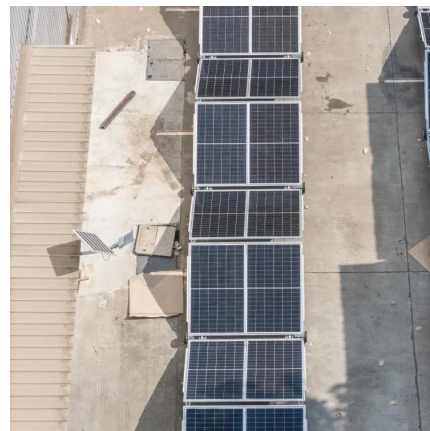

[Worldwide scientific landscape on fires in photovoltaic](#)

Jul 5, 2024 · The rapid growth of photovoltaic (PV) technology in recent years called for a comprehensive assessment of the global scientific landscape on fires ass...