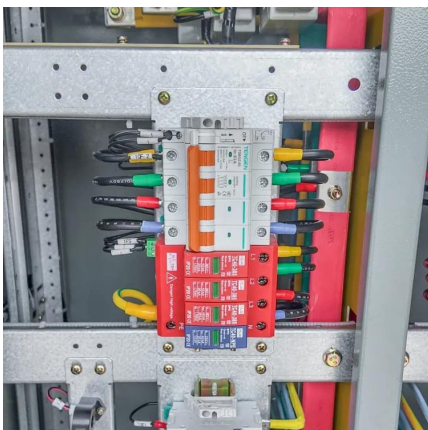

[Worldwide scientific landscape on fires in photovoltaic](#)

Jul 5, 2024 · The rapid growth of photovoltaic (PV) technology in recent years called for a comprehensive assessment of the global scientific landscape on fires ass...