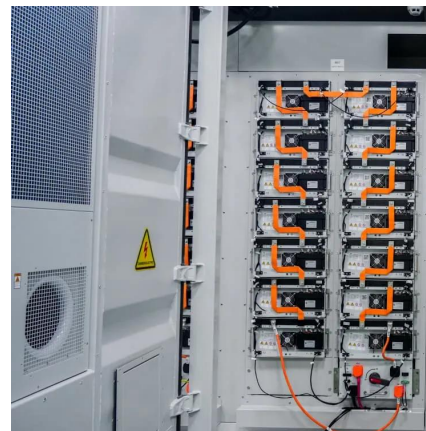

Control Switchgear

The Control Switchgear is included in our comprehensive Switchgear range anding a trustworthy supplier for Switchgear in China involves thorough research, validation of certifications, and ...