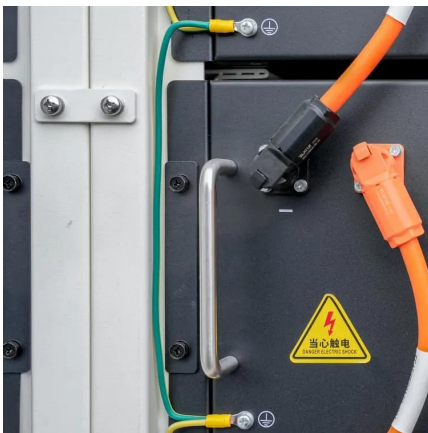

[All-in-One Telecom Base Station Container ...](#)

Nov 6, 2024 · All-in-One Telecom Base Station Container Mobile Communication Base Station Shelter, Find Details and Price about ...

[TetraFlex Indoor Base Station System](#)

The TetraFlex Indoor Base Stations are characterised by extremely low power consumption, and can optionally be delivered as a high output ...

[High capacity indoor BS418](#)

The high-capacity, highly efficient DAMM Indoor Base Station BS418 is the most user-friendly, flexible and cost-effective TETRA infrastructure ...