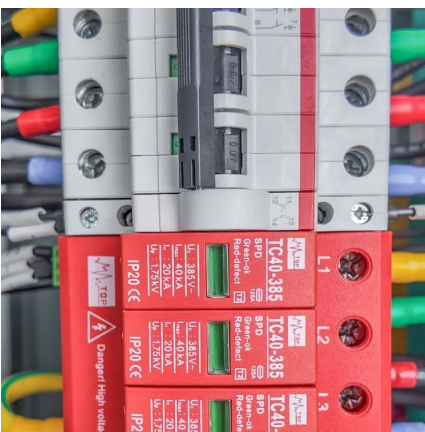

[Companion Rover Lithium 40Ah Power Station](#)

The Rover Lithium 40Ah Power Station is ideal for powering 12V portable fridges/freezers and other items around your campsite. Features: