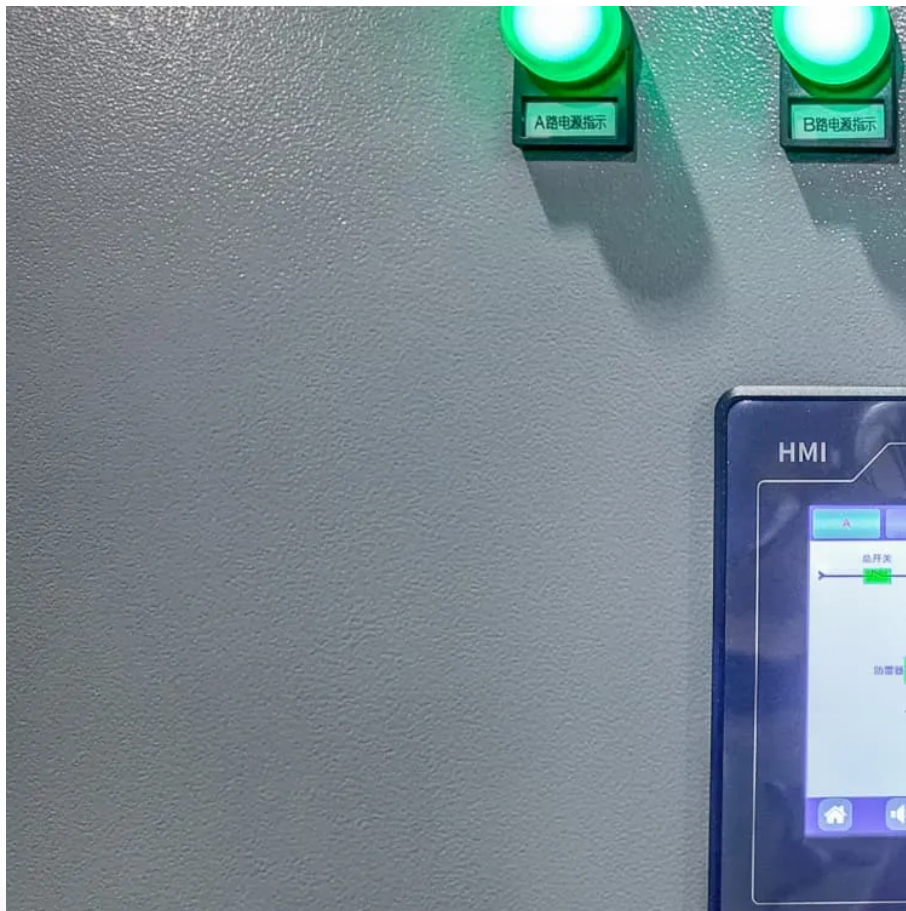

# Companion 40ah power station in Ghana

## Overview

---

What is a companion Rover lithium 40ah power station?

The Companion Rover Lithium 40Ah Power Station belied its diminutive size and packed plenty of power to keep electrical gear charged on the recent Simpson Desert adventure. Image credit: Justin Walker Companion's Rover Lithium 40Ah Power Station offers plenty of portable electric grunt to ensure ample power for your camping adventures.