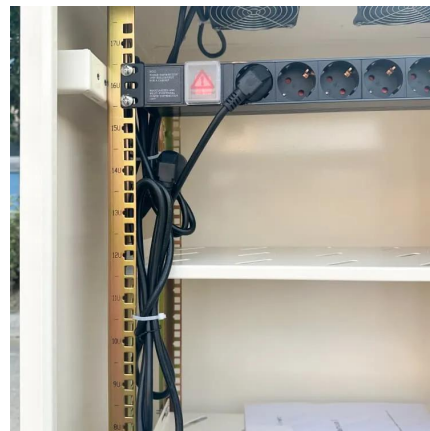

Maintenance points for power supply equipment of mobile communication

The base station power system is one of the supporting systems for mobile main equipment and transmission equipment, involving a variety of professional disciplines such as power ...

[Communication Base Station Wiring Standards , Huijue ...](#)

The Maintenance Paradox Ironically, upgrading to modern communication base station wiring standards could reduce OPEX by 22-35% despite initial CAPEX increases. Verizon's pilot ...