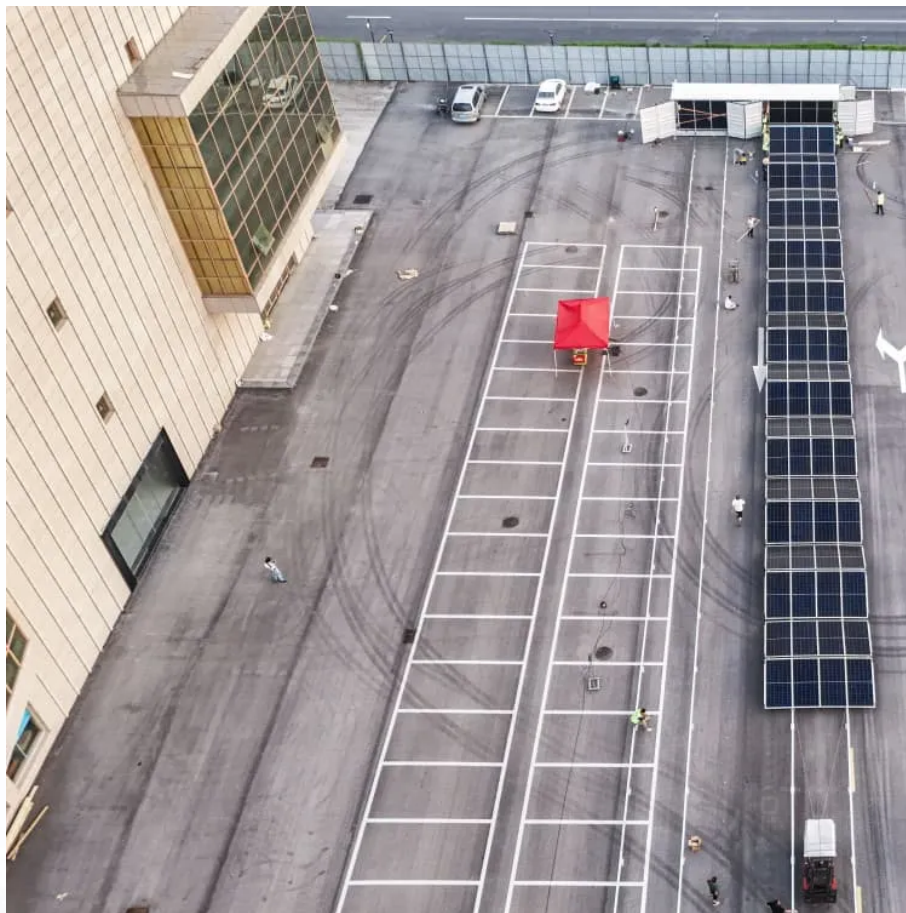

# Communication green base station equipment

## Overview

---

What is a green base station solution?

The green base station solution involves base station system architecture, base station form, power saving technologies, and application of green technologies. Using SDR-based architecture and distributed base stations is a different approach to traditional multiband multimode network construction.

What is a low-carbon base station?

(A) The low-carbon base station consists of a power converter, power grid, photovoltaic, energy storage battery, and base station. The low-carbon base station system maintains communication with the control cloud platform and the micro base station.