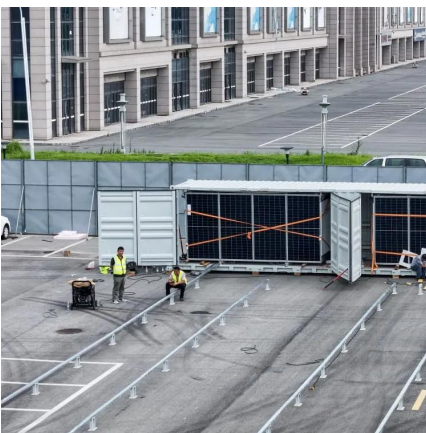

What is a base station?

Mar 4, 2021 · In telecommunications, a base station is a fixed transceiver that is the main communication point for one or more wireless mobile client devices.

What is a Base Station? -- From Communication Core to ...

Aug 19, 2025 · Base stations are the core of mobile communication, and with the rise of 5G, thermal and energy challenges are increasing. This article explains the definition, structure, ...

Base Stations

Jul 23, 2025 · The present-day tele-space is incomplete without the base stations as these constitute an important part of the modern-day scheme of wireless communications. They are ...