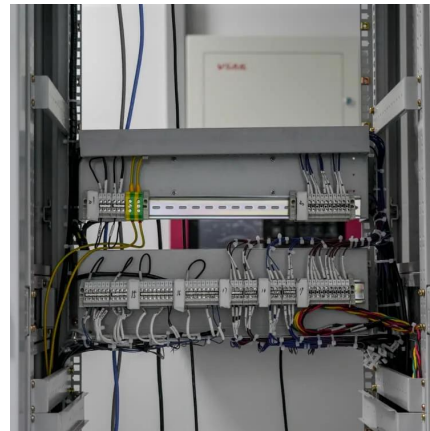

What Is the Role of a Base Station in Wireless Communication?

Jun 27, 2025 · Base stations are the backbone of wireless communication networks, playing a pivotal role in signal transmission, network reliability, and high-speed data connectivity. As ...

[What Does a Base Station Do and Why Is It Essential for ...](#)

Sep 5, 2025 · A base station is a fixed point of communication between mobile devices and the wider telecom network. It transmits and receives radio signals, enabling your phone to access ...