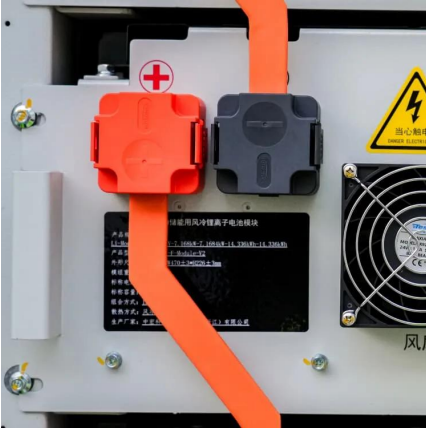

Communication Cellular Base Station

What is a Base Station in Telecommunications?

What is a Base Station? A base station is a critical component in a telecommunications network. A fixed transceiver that acts as the central communication hub for one or more wireless mobile ...