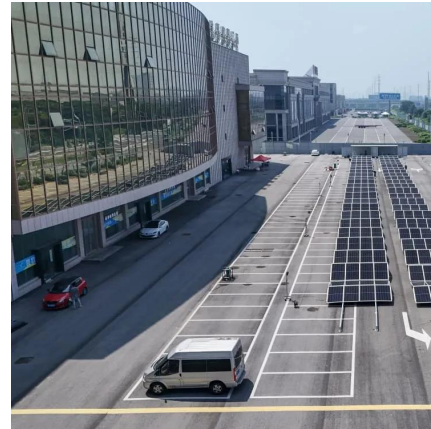

[Quick guide: components for 5G base stations and antennas](#)

Mar 12, 2021 · Base stations A 5G network base-station connects other wireless devices to a central hub. A look at 5G base-station architecture includes various equipment, such as a 5G ...