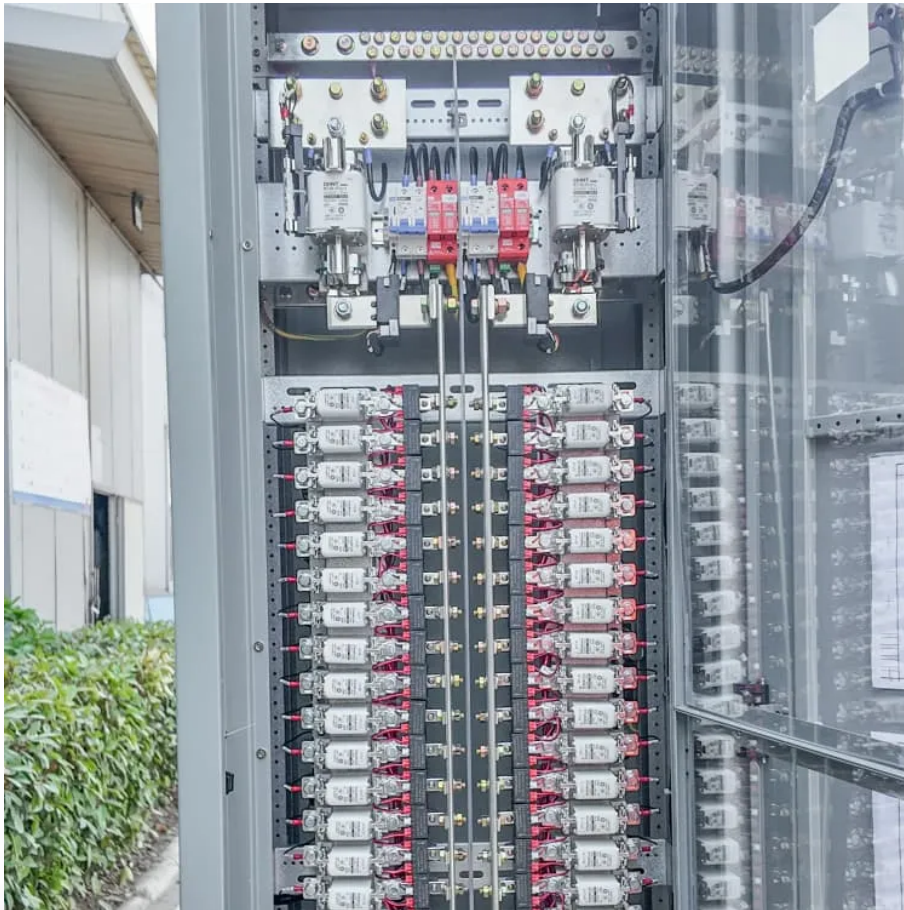

# Communication 5g base station equipment architecture

## Overview

---

What is 5G base station architecture?

5G base station architecture is characterized by its flexibility, virtualization, and the ability to support diverse services through network slicing. The separation of CU and DU, along with the introduction of cloud-based technologies, allows for more efficient resource utilization and scalability.

What is a 5G network architecture?

A 5G network consists of a wireless network and core network. The following describes the concepts needed to understand 5G network architectures:  
Evolved Packet Core (EPC): an LTE core network.

What is a standalone 5G network?

Standalone (SA): standalone networking. SA uses an end-to-end 5G network architecture, where 5G standards are used on terminals, base stations, and core networks. SA supports a variety of 5G new services, including eMBB, URLLC, and mMTC, and is applicable to the middle and later stages of 5G network construction. Routers support NSA and SA.