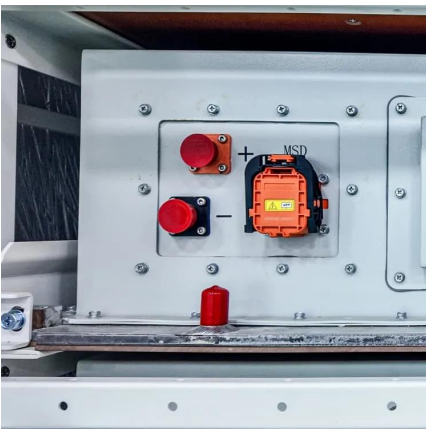

2 IN 1 OUT 1000V Solar PV DC Combiner Box , Combiner Box ...

We manufacture 2 IN 1 OUT 1000V Solar PV DC Combiner Box , Combiner Box , including dc spd, pv fuse, dc isolator switch, and solar cable clips, ensuring safety, reliability, and durability ...