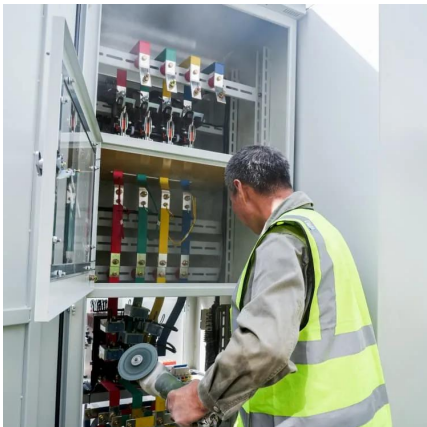

Solar DC Combiner Box (2 input 1 output)1000V-Electric Switch Box

Jul 21, 2025 · PV DC Combiner Box (2 input 1 output)1000V Combiner boxes Suitable for PV system, equipped with a surge protector and isolator fuses,provid-ing isolation, leakage and ...