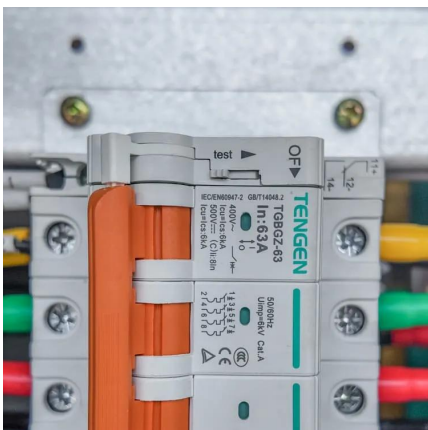

[Inverter 1500w Pure Sine Wave](#)

Oct 7, 2025 · Product Details of Inverter 1500w Pure Sine Wave GI-152 Pure Sine Wave Inverter Product Introduction: Intelligent and Convenient Power Solutions The GI-152 inverter is unique ...