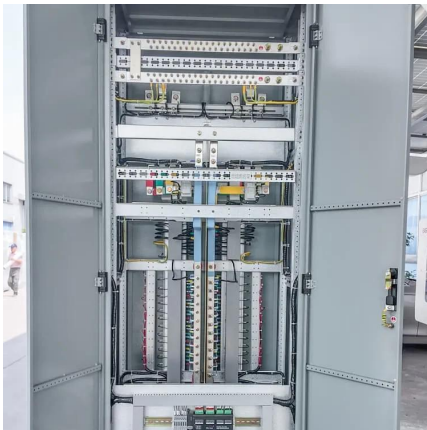

MTN expands 5G connectivity with commercial launch in Congo-Brazzaville

Nov 29, 2024 · MTN Group first launched commercial 5G in its home base of South Africa in June 2020. Since then, its subsidiaries have also launched 5G in Nigeria, Uganda and Zambia. ...