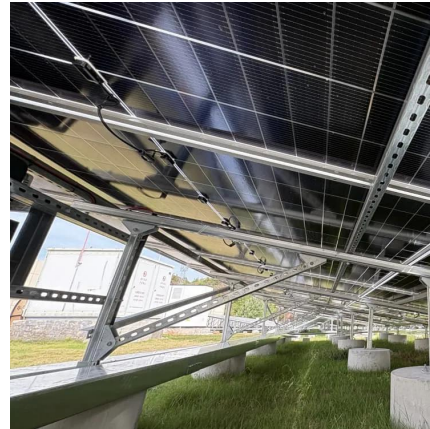

MTN expands 5G connectivity with commercial launch in Congo-Brazzaville

Nov 29, 2024 · MTN Group first launched commercial 5G in its home base of South Africa in June 2020. Since then, its subsidiaries have also launched 5G in Nigeria, Uganda and Zambia. ...