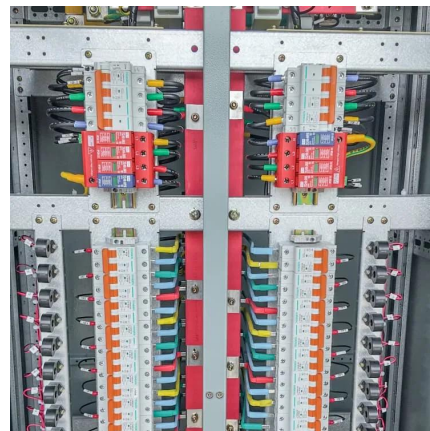

[CATL 20Fts 40Fts Containerized Energy Storage System](#)

6 days ago · catl 20ft and 40 ft battery container energy storage system Individual pricing for large scale projects and wholesale demands is available. Mobile/WhatsApp/Wechat: +86 156 ...