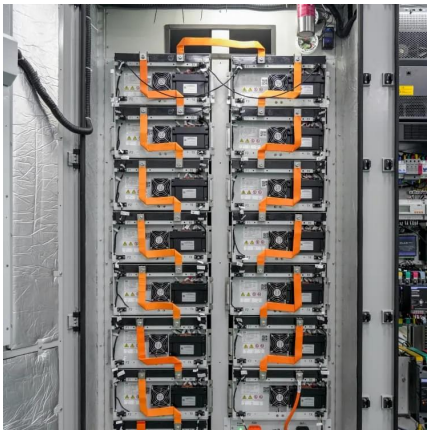

Energy storage container , SCU , energy storage container ...

Sep 4, 2025 · With module integrated design for fast installation and easy maintenance, the internal protection mechanisms will ensure a safe and sound operation of battery system; our ...