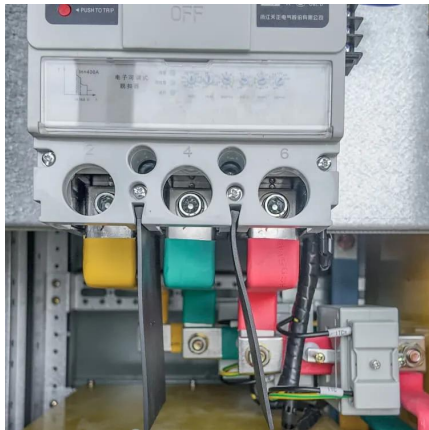

164201687_1085_Rev_4_Web

Feb 28, 2024 · The Integrated Battery Cabinet (IBC) systems are housed in single free-standing cabinets. Model 1085 or 1085HR with a single battery voltage range is available to meet ...

[BC58 Battery Cabinet Installation, Operation.](#)

Connects the battery cabinet to the UPS
Automatically locks the battery cabinet door to prevent access to the cabinet interior during its operation as a power backup to the UPS.

Contact Us

For technical specifications, project proposals, or partnership inquiries, please visit:
<https://www.eiei.pl>

Scan QR Code for More Information