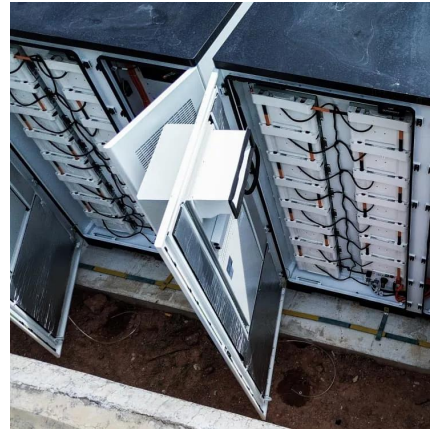

164201687_1085_Rev_4_Web

Feb 28, 2024 · The Integrated Battery Cabinet (IBC) systems are housed in single free-standing cabinets. Model 1085 or 1085HR with a single battery voltage range is available to meet ...

[BC58 Battery Cabinet Installation, Operation.](#)

Connects the battery cabinet to the UPS
Automatically locks the battery cabinet door to prevent access to the cabinet interior during its operation as a power backup to the UPS.

Contact Us

For technical specifications, project proposals, or partnership inquiries, please visit:
<https://www.eiei.pl>

Scan QR Code for More Information