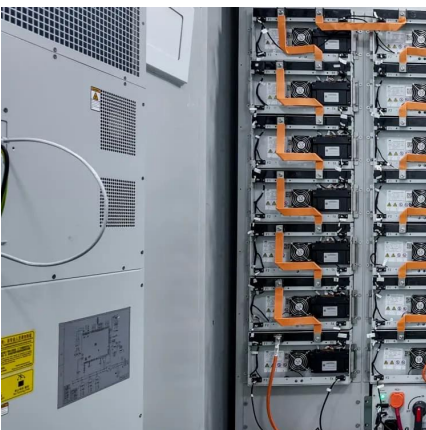

Container Energy Storage 100kw Solar Inverter,215kwh lifepo4 battery

215KWH 100KW Commercial & Industrial Container ESS Hybrid Solar Energy Storage System 1 energy density We combine high energy density batteries, power conversion and control ...

[1MW 2MW 5MW off-Grid Solar Power System Lithium Battery ...](#)

Dec 2, 2025 · A: What's The Difference Between 12, 24, And 48 Volt Inverters? Q: These numbers refer to the input voltage from the battery bank. Higher voltages mean lower current, ...

Container Energy Storage 100kw Solar Inverter,215kwh lifepo4 battery

215KWH 100KW Commercial & Industrial Container ESS Hybrid Solar Energy Storage System 1 energy density We ...