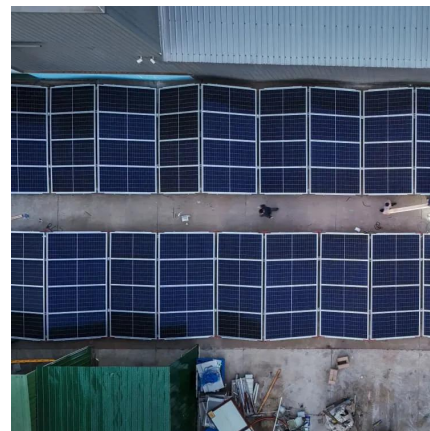

[Sunway 300Kw 500Kw 800Kw 1Mw Battery Container ...](#)

ESS Container Battery Sunway Ess battery energy storage system (BESS) containers are based on a modular design. They can be configured to match the required power and capacity ...