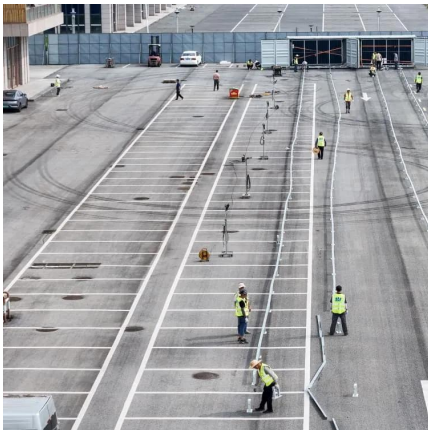

Optimizing the ultra-dense 5G base stations in urban outdoor ...

Dec 1, 2020 · The development of 5G technology is critical to many emerging technologies. 5G technology uses mmWaves to achieve high-speed, low-latency and large-capacity wireless ...