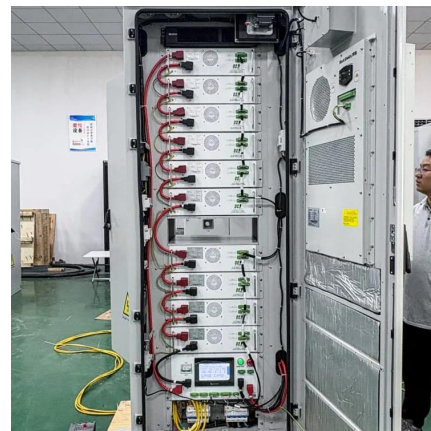

What is a Base Station in ...

What is a Base Station? A base station is a critical component in a telecommunications network. A fixed transceiver that acts as the central ...

What Is A Base Station?

Apr 22, 2024 · A base station is an integral component of wireless communication networks, serving as a central point that manages the transmission and reception of signals between ...