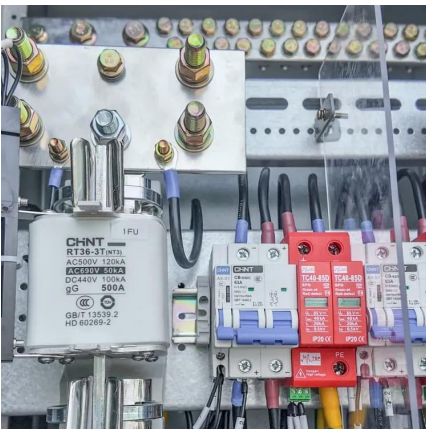

What is a mobile base station?

A mobile base station, also called a base transceiver station (BTS), is a fixed radio transceiver in any mobile communication network or wide area network (WAN). The base station connects mobile devices to the network and routes them to other terminals in the network or to the core network of a mobile operator. Read more [Explore Mobile base](#).

What is a base station in a cellular network?

It acts as the intermediary between the mobile device and the broader telecommunications network, facilitating both data transfer and voice communication. In cellular networks, a base station typically consists of antennas, a transmitter/receiver system, and a base station controller (BSC).

## Base station communication equipment and terminals

---

### Baseband Unit (BBU)

The baseband unit (BBU) is a crucial component in mobile base stations, handling tasks like signal processing, resource allocation, and protocol management to ensure efficient ...