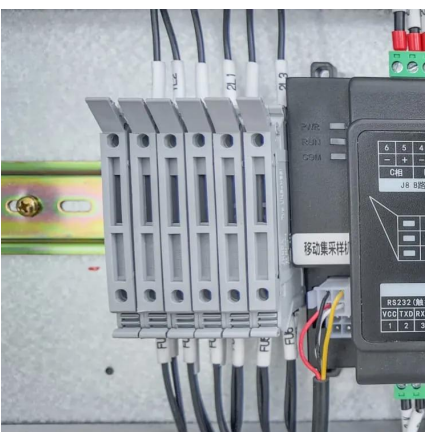

[Delta Electronics (Thailand) PCL](#)

Delta is a leader in power and thermal management solutions and electronic component manufacturing. Our portfolio encompasses power electronics and systems for IT, automotive, ...

[Kyoei Electronics (Thailand) Co., Ltd. (KYT)](#)

Kyoei Electronics (Thailand) Co., Ltd. Kyoei Electronics Thailand strives to help our customers expand their operations and capabilities by providing products and services that respond to ...

[High quality cutting-edge DC Cabinet](#)

ATESS's high-quality, efficient and sustainable DC Cabinet provides seamless integration, intelligent monitoring and other powerful features that pave the way for a sustainable and ...