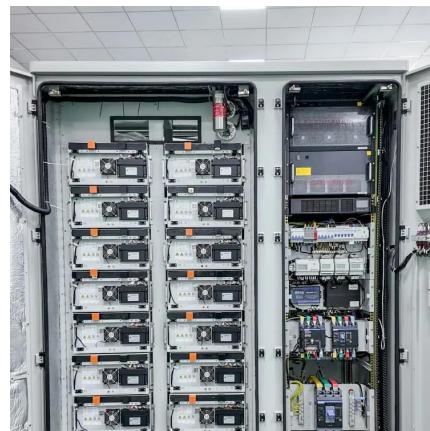

[Battery Energy Storage System Components (BESS)](#)

4 days ago · Power Connectors We offer power connectors for every aspect of BESS, from small terminals in the BMS, to large aluminum lugs for connecting into power infrastructure. For high ...