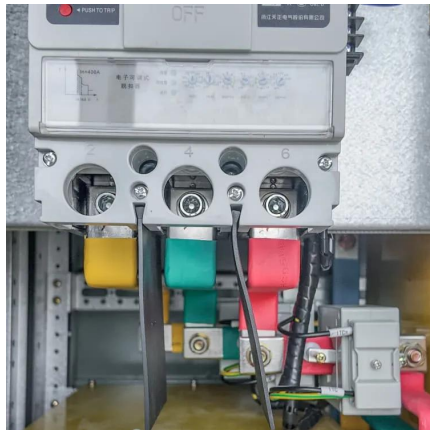

Laos Peninsula Communications BESS Power Station

About Laos Peninsula Communications BESS Power Station At SolarTech Innovations, we specialize in comprehensive photovoltaic solutions including hybrid electric systems, high ...