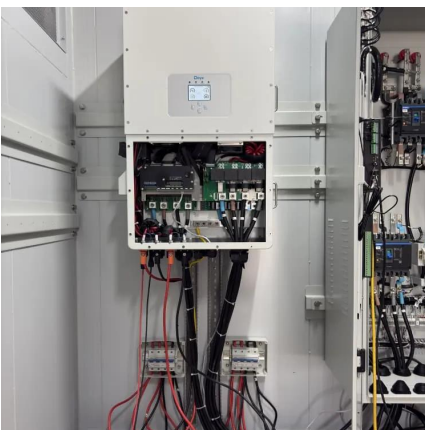

[Complete Guide to 5G Base Station ...](#)

Nov 17, 2024 · Explore how 5G base stations are built--from site planning and cabinet installation to power systems and cooling solutions. Learn the ...

Complete Guide to 5G Base Station Construction , Key Steps, ...

Nov 17, 2024 · Explore how 5G base stations are built--from site planning and cabinet installation to power systems and cooling solutions. Learn the essential components, technologies, and ...

[5g base station communication cabinet](#)

May 21, 2025 · 5G intelligent power cabinets are widely used in communication base stations. They are composed of cabinets, embedded switching power supplies, backup lithium iron ...