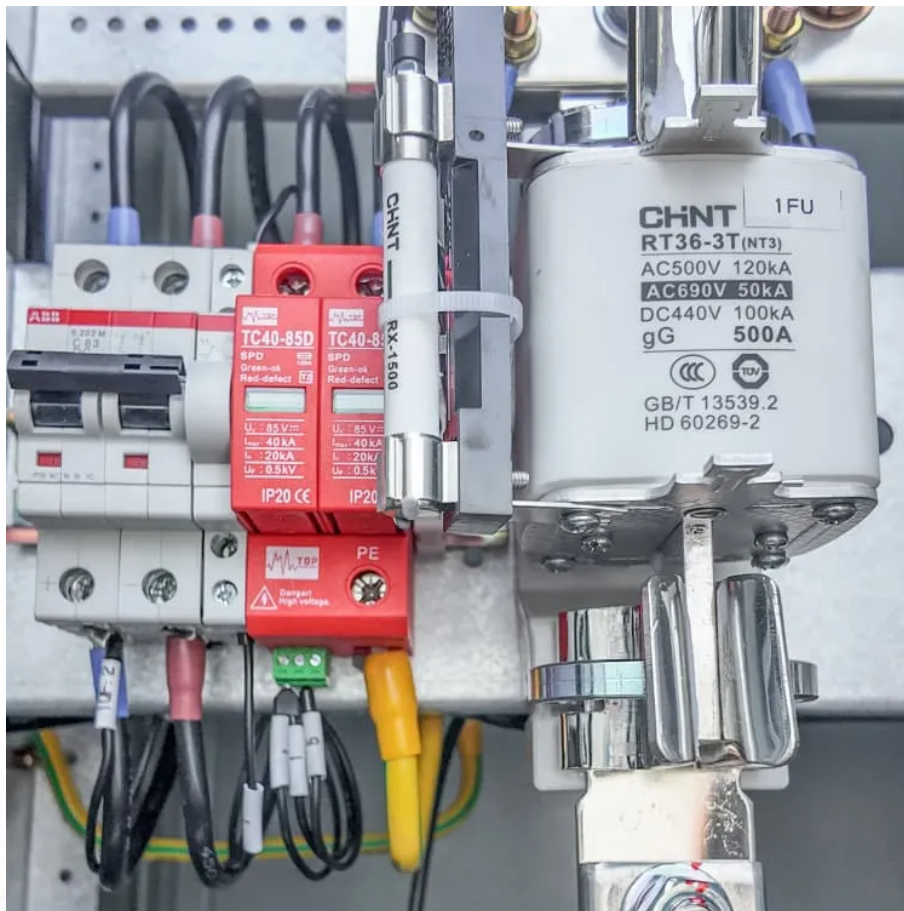

5g base station time-of-use electricity price

Overview

The explosive growth of mobile data traffic has resulted in a significant increase in the energy consumption of 5G base stations (BSs). However, the existing energy conservation technologies, such as traditi.

How much does a 5G base station cost?

Setting up a 5G base station is expensive, with costs ranging from \$100,000 to \$200,000 per site. This price includes hardware, installation, site rental, and maintenance. Urban areas often have higher costs due to land prices and infrastructure challenges.

What is 5G base station?

1. Introduction 5G base station (BS), as an important electrical load, has been growing rapidly in the number and density to cope with the exponential growth of mobile data traffic . It is predicted that by 2025, there will be about 13.1 million BSs in the world, and the BS energy consumption will reach 200 billion kWh .

Does 5G BS use a lot of power?

A substantial quantity of power is used by 5G BS. Radio transmitters and processors are a couple of base station components whose power consumption can be optimized with the use of PSO. PSO can assist in lowering the consumption of energy while preserving network performance by modifying parameters like transmission power and duty cycles.